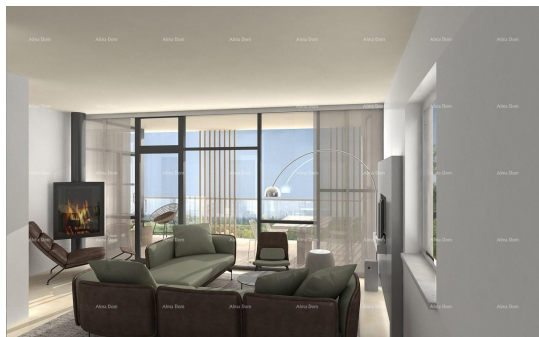

ALMA DOM INVEST

Istarska ulica 8, 52100 Pula

mail: azra@almadominvest.com

web: www.almadominvest.com

info: +44 7375 637471 | +385 98 420 885

Code :	26309
Location :	Rovinj
Building size :	85.20 m2
Lot size :	178.90 m2
Distance from center :	2000 m
Distance from sea :	2000 m
Seaview :	No
Floor :	Ground floor
Number of floors :	3
Number of rooms :	2
Number of bathrooms :	2
Year of construction :	2023
Energy efficiency :	A+
Garage :	Yes
Parking :	Yes

Price : 667.680 €

Sale of modern apartments in new construction, Rovinj - Apartment A, Building B4

We are selling a two-story three-bedroom apartment with a total area of 264.10 m² (net 111.28 m²) in a modern residential complex, located in an excellent location, just 2 kilometers from the center of Rovinj.

The ground floor consists of an entrance area, a toilet, a storage room, a kitchen and dining area, a living room with an internal staircase, and a covered terrace.

On the first floor, there are two bedrooms, a wardrobe, a bathroom, and a loggia.

The outdoor areas include a covered terrace, a terrace with a pergola measuring 5.60 m² (net 1.96 m²), and a garden on the ground floor of 138 m² (net 10.38 m²).

The apartment has two designated parking spaces (one in the garage and one outside).

Net usable area of the apartment: 81.98 m²

Total calculated area: Net 111.28 m² (264.10 m²).

Flooring in the apartment and common areas:

Bedrooms, living room, hallway - parquet: oak astig MF1200LHD TENSEO X-MATT AKZENT